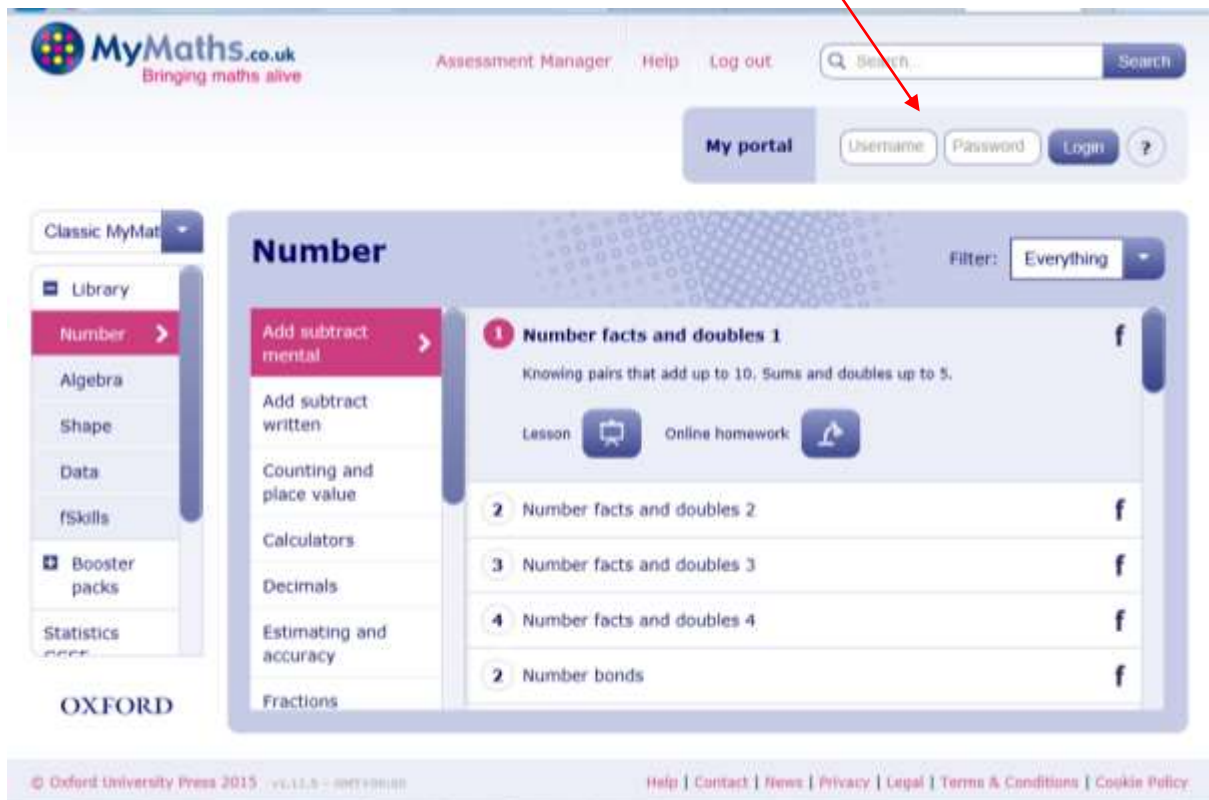

Outstanding tasks and Due date

Child's name here

Click on My results to see your child's scores

Click on my feed to see your child's score

Click on the task and it will allow them to have another go