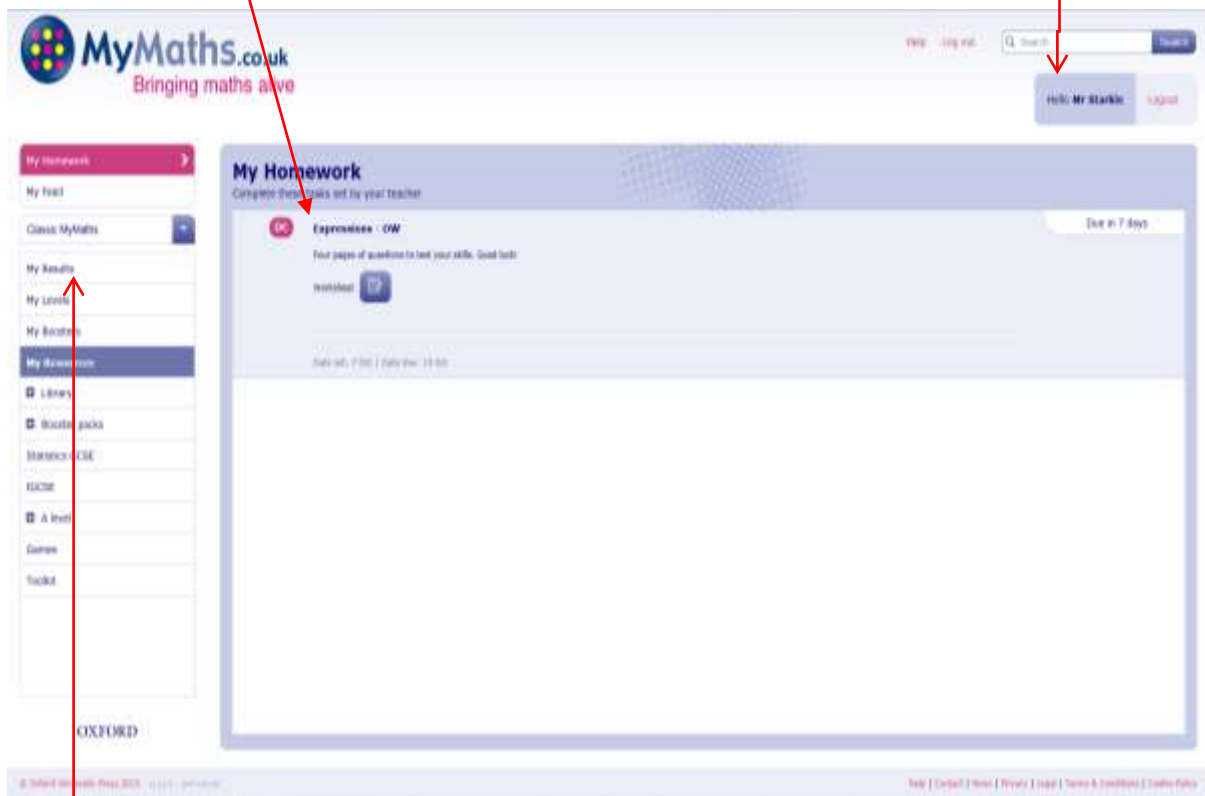

Outstanding tasks and Due date

Child's name here

Click on My results to see your child's scores

Click on my feed to see your child's score

Click on the task and it will allow them to have another go